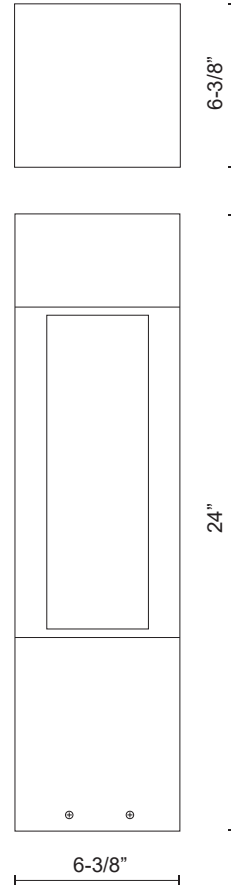

DESCRIPTION

Architectural designed high powered LED exterior bollard fixture, high pressure die-cast aluminum square-shaped housing with four rectangular-shaped openings which radiates the light downward and throughout all openings and surrounding areas of the bollard. Available in two different heights and IK10 Rated.

SPECIFICATION DETAILS

Fixture Dimensions	L6-3/8" x W6-3/8" x H24"
Light Source	LED with DC Driver
Wattage	24W
Total Lumens	2100lm
Delivered Lumens	BK-1376lm
Voltage	120-277V
Color Temperature	3000K
CRI (Ra)	80CRI
Optional Color Temps	2700K - 5000K Available, Minimum Order Quantities Apply
LED Rated Life	50,000 hours
Dimming	100% - 10%, TRIAC or ELV Dimmer (Not Included)
Glass Details	Clear High Impact Glass
Location	Wet, IP65
Paint Finish	BK02
Finish Option(s)	Black

* For custom options, consult factory for details.

* For warranty information, please visit www.kuzcolighting.com/warranty

COMMENT